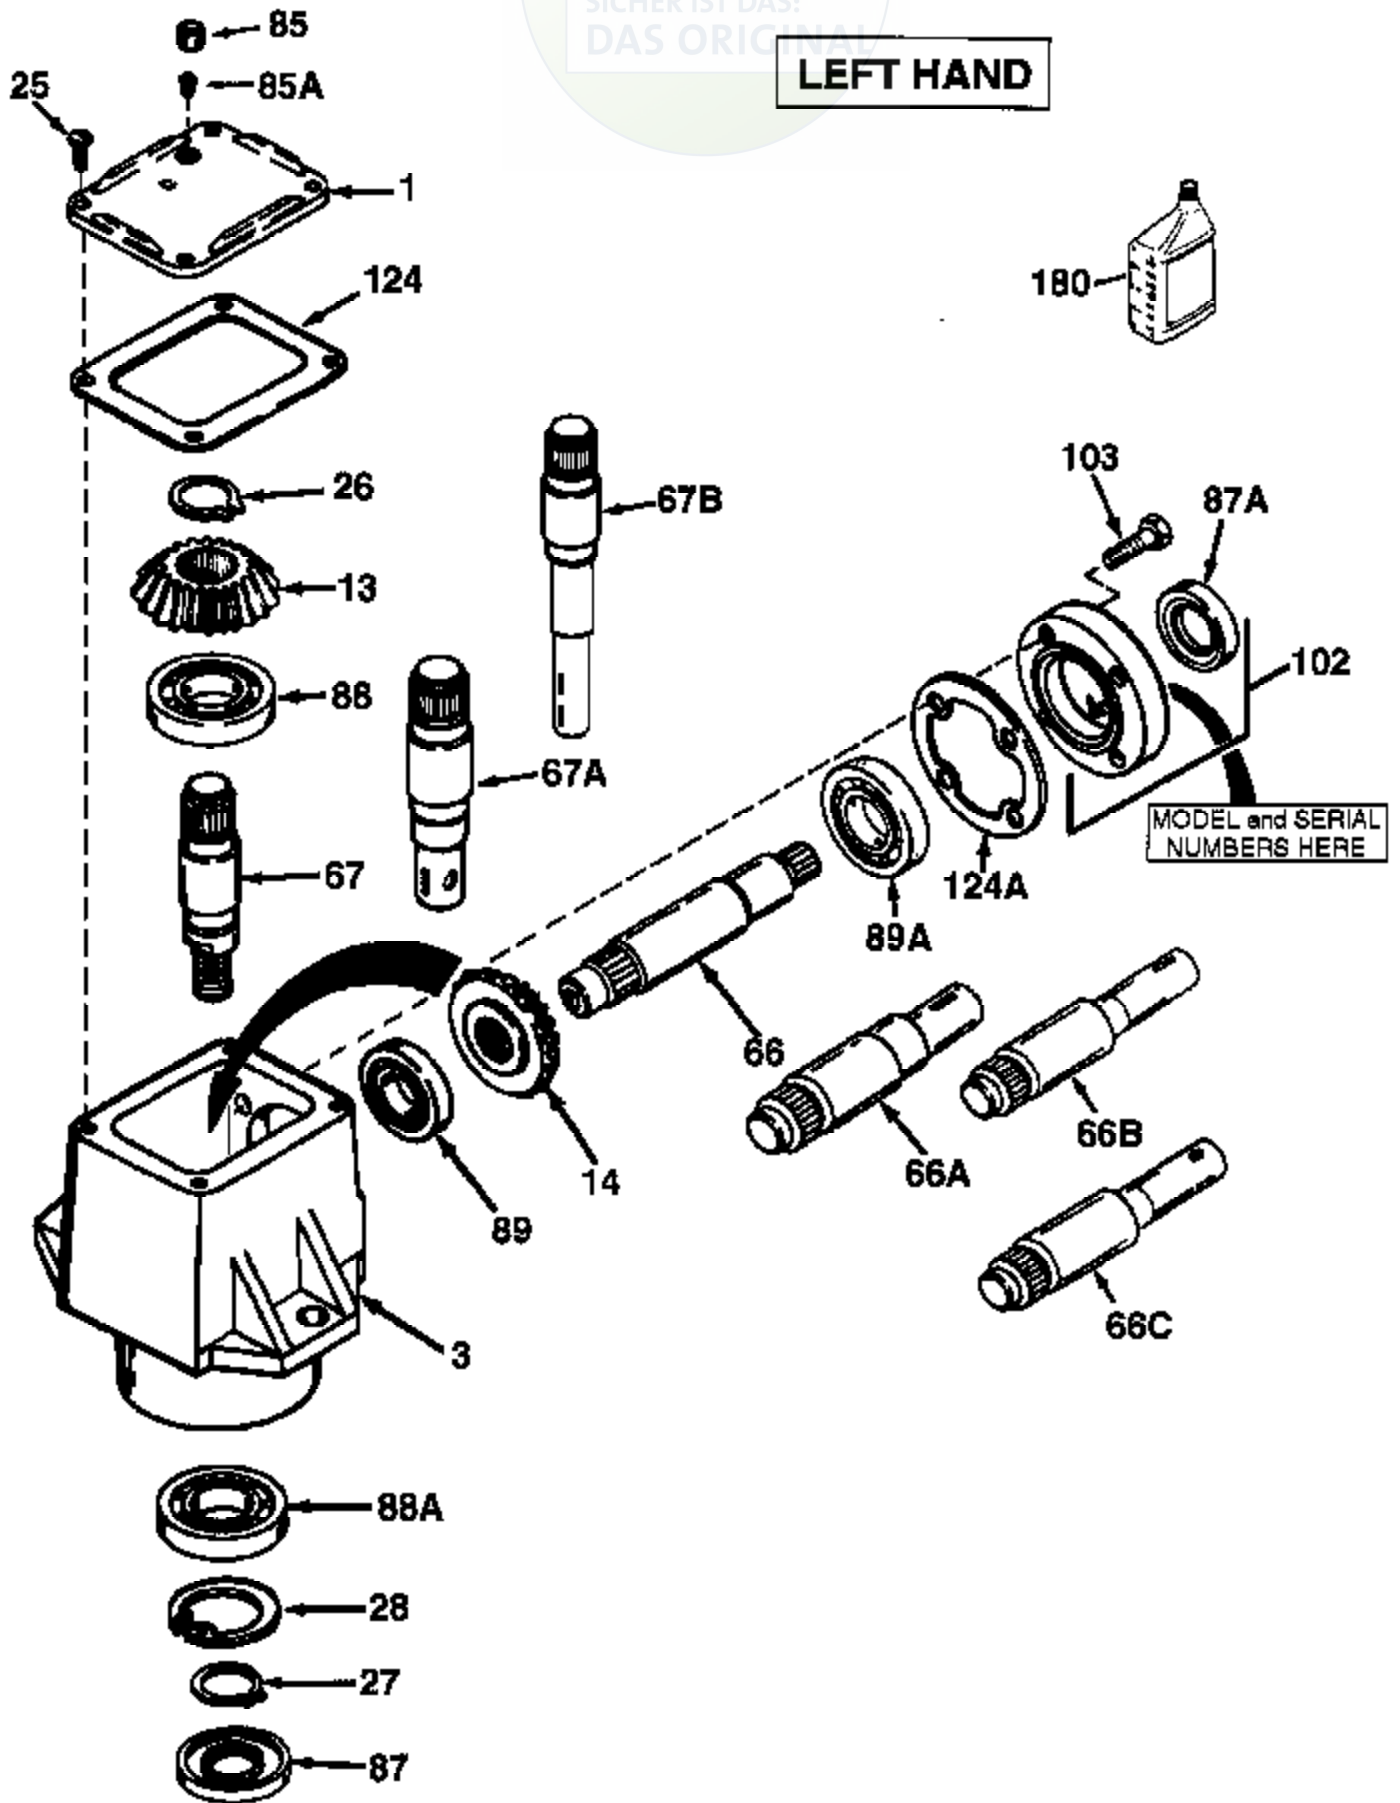

# JOIST

SICHER IST DAS:  
DAS ORIGINAL

**LEFT HAND**

Ref #	Part Number	Qty	Description
	794417		Left Hand Head Assembly (Incl. 1 thru 124A)
1	772067		Cover
3	770083		Right Angle Drive Housing
13	778101A		Miter Gear (17 teeth) (7/8" ID)
25	792025		Screw, 10-24 x 1/2"
26	788018		Retainer Ring
27	788019		Retainer Ring
28	792119		Snap Ring
66	776041A		Input Shaft (4-31/64" long)
67	776261		Output Shaft (4.460" long)
85	792039		Pipe Plug, 1/8-27 (countersunk headle ss)
87A	788031		Oil Seal
87	788029	1000-1000-027A	Oil Seal
88	780034	Peerless	Ball Bearing
89	780024		Ball Bearing
102	786029		Retainer Cap & Seal (Incl. 87A & 103)
103	792026		Screw, 1/4-20 x 7/8"
124	788028		Cover Gasket
124A	788030B		Cap Gasket
180	730229A		Gear Oil 80W90